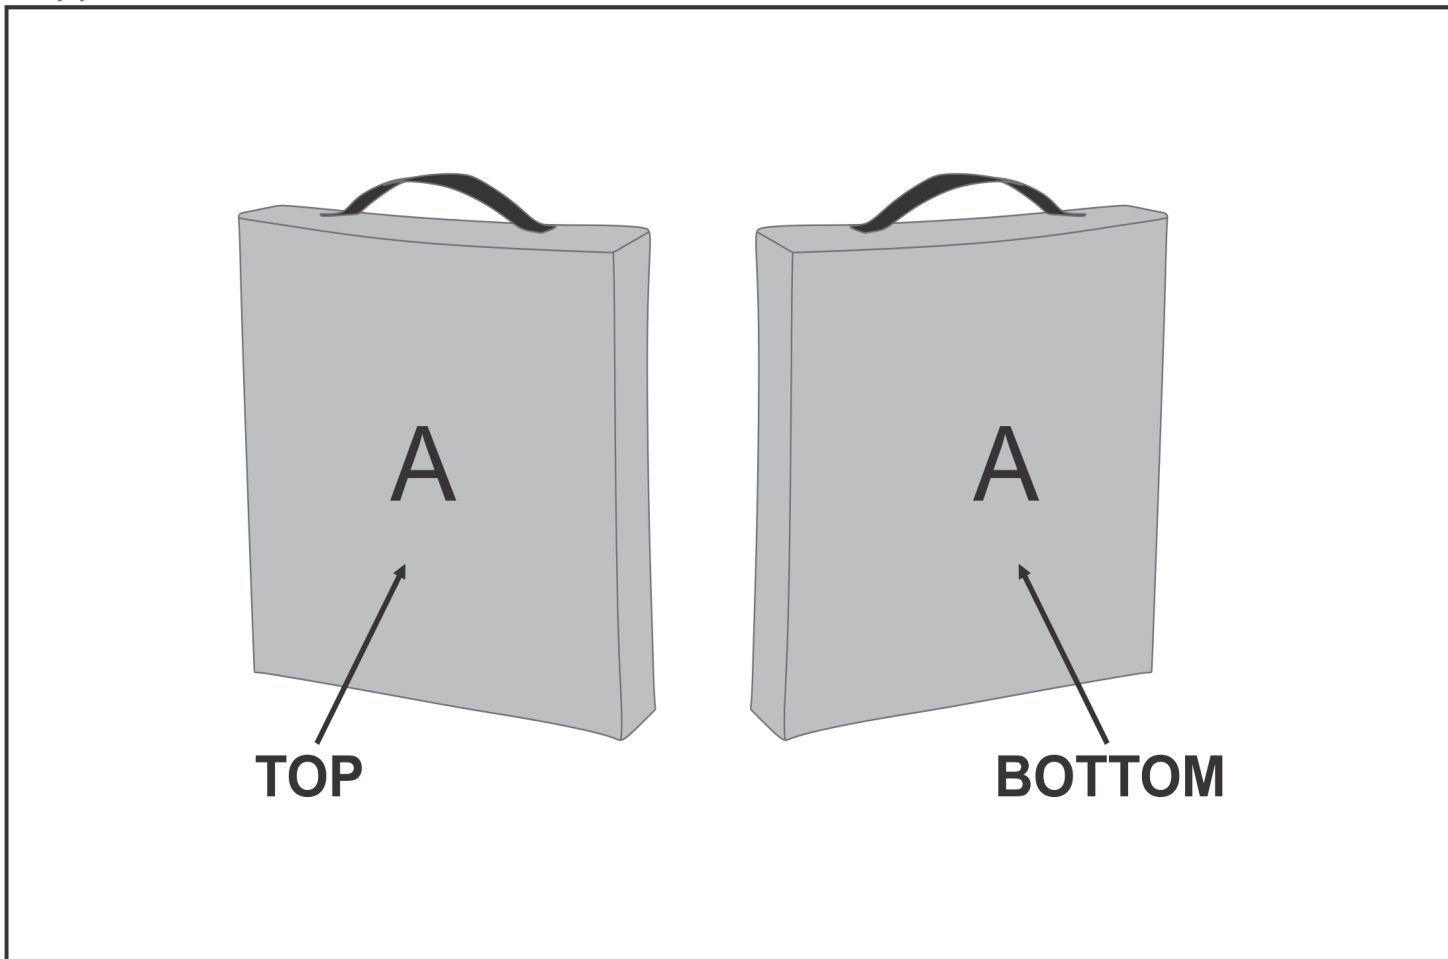

OC-HP-1-G

Hoppla Loftus Stadium Cushion

Need to know:

Includes 1-Position Sublimation (setup fees apply)

- Please Note: We cannot guarantee 100% logo Alignment on all Brandable Panels.

Branding Options:

Position	Branding Method (Branding Code)	No. of Colours	Dimension
A	Custom Sublimation A (CPSUB-A)	Full Colour	974mm wide x 526mm high